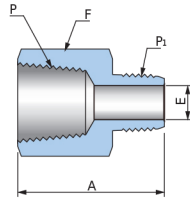

Reducing Adapter

PRA

Connects Male Pipe to Female Pipe

Part No.	Pipe Size		Dimensions (mm)		
	P	P1	A	E	F
PRA-0402	1/4	1/8	30	4.8	3/4
PRA-0604	3/8	1/4	35	7.0	7/8
PRA-0804	1/2	1/4	39	6.4	1-1/16
PRA-0806	1/2	3/8	41	10.0	1-1/16
PRA-1206	3/4	3/8	44	10.0	1-1/4
PRA-1208	3/4	1/2	48	12.0	1-1/4
PRA-1608	1	1/2	55	12.0	1-5/8
PRA-1612	1	3/4	55	16.0	1-5/8